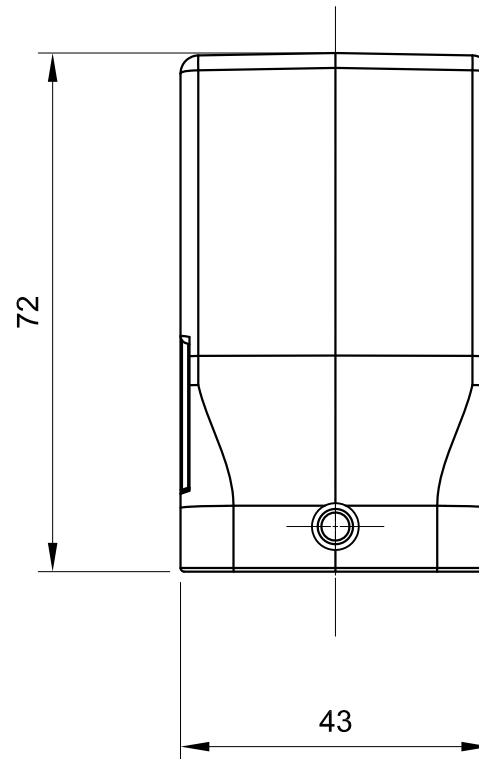

B

B

C

C

D

D

All Dimensions in mm Original Size DIN A4	Date 2019-07-10	Drawing No. TC5234822	Rev. A00	Scale 1:1
	InKonn® InKonn (Suzhou) Electric Technology Co.,Ltd.	Part No. 10 11 006 1083	Created by Shuxu Huang	Checked by Yiyi Luo
Type Name HB6-HTE-DP-M32				