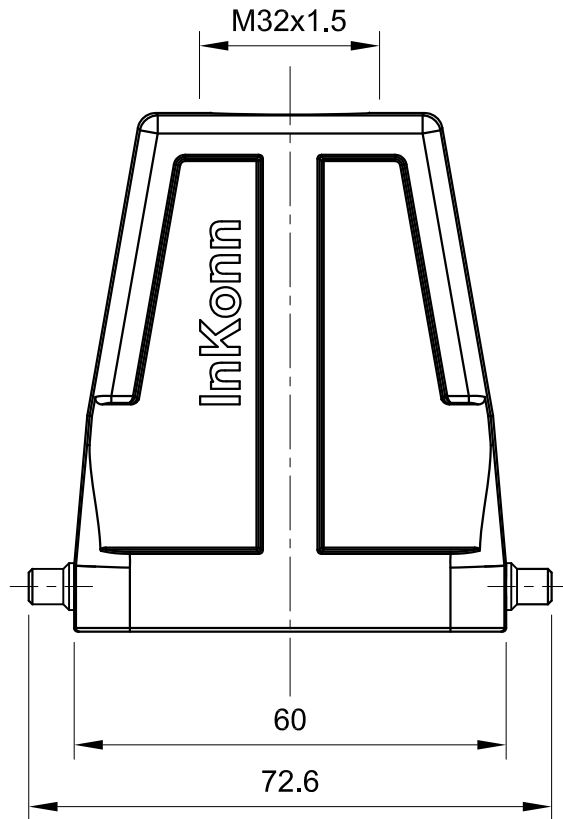

B

B

C

C

D

D

All Dimensions in mm Original Size DIN A4	Date 2019-07-10	Drawing No. TC5234822	Rev. A00	Scale 1:1
	InKonn® InKonn (Suzhou) Electric Technology Co.,Ltd.	Part No. 10 11 006 1083	Created by Shuxu Huang	Checked by Yiyi Luo
Type Name HB6-HTE-DP-M32				